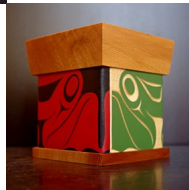

Carved frog bentwood box

Bent-wood Frog box by James Michels (front)

Deeply carved frog bentwood box out of yellow cedar. Cree artist James Michels

Rating: Not Rated Yet

Price

Sale: \$420.00

Native Carvings: Carved frog bentwood box

[Ask a question about this product](#)

Description

James Michels is the carver to the stars. Recently carving boxes for Jim Pattison, Oprah Winfrey, Diana Krall and Al Gore. His work is second to none. Specializing in desk top size bentwood boxes that make ideal lasting gifts. This carved frog box is definitely a communicator. Red and yellow cedar.